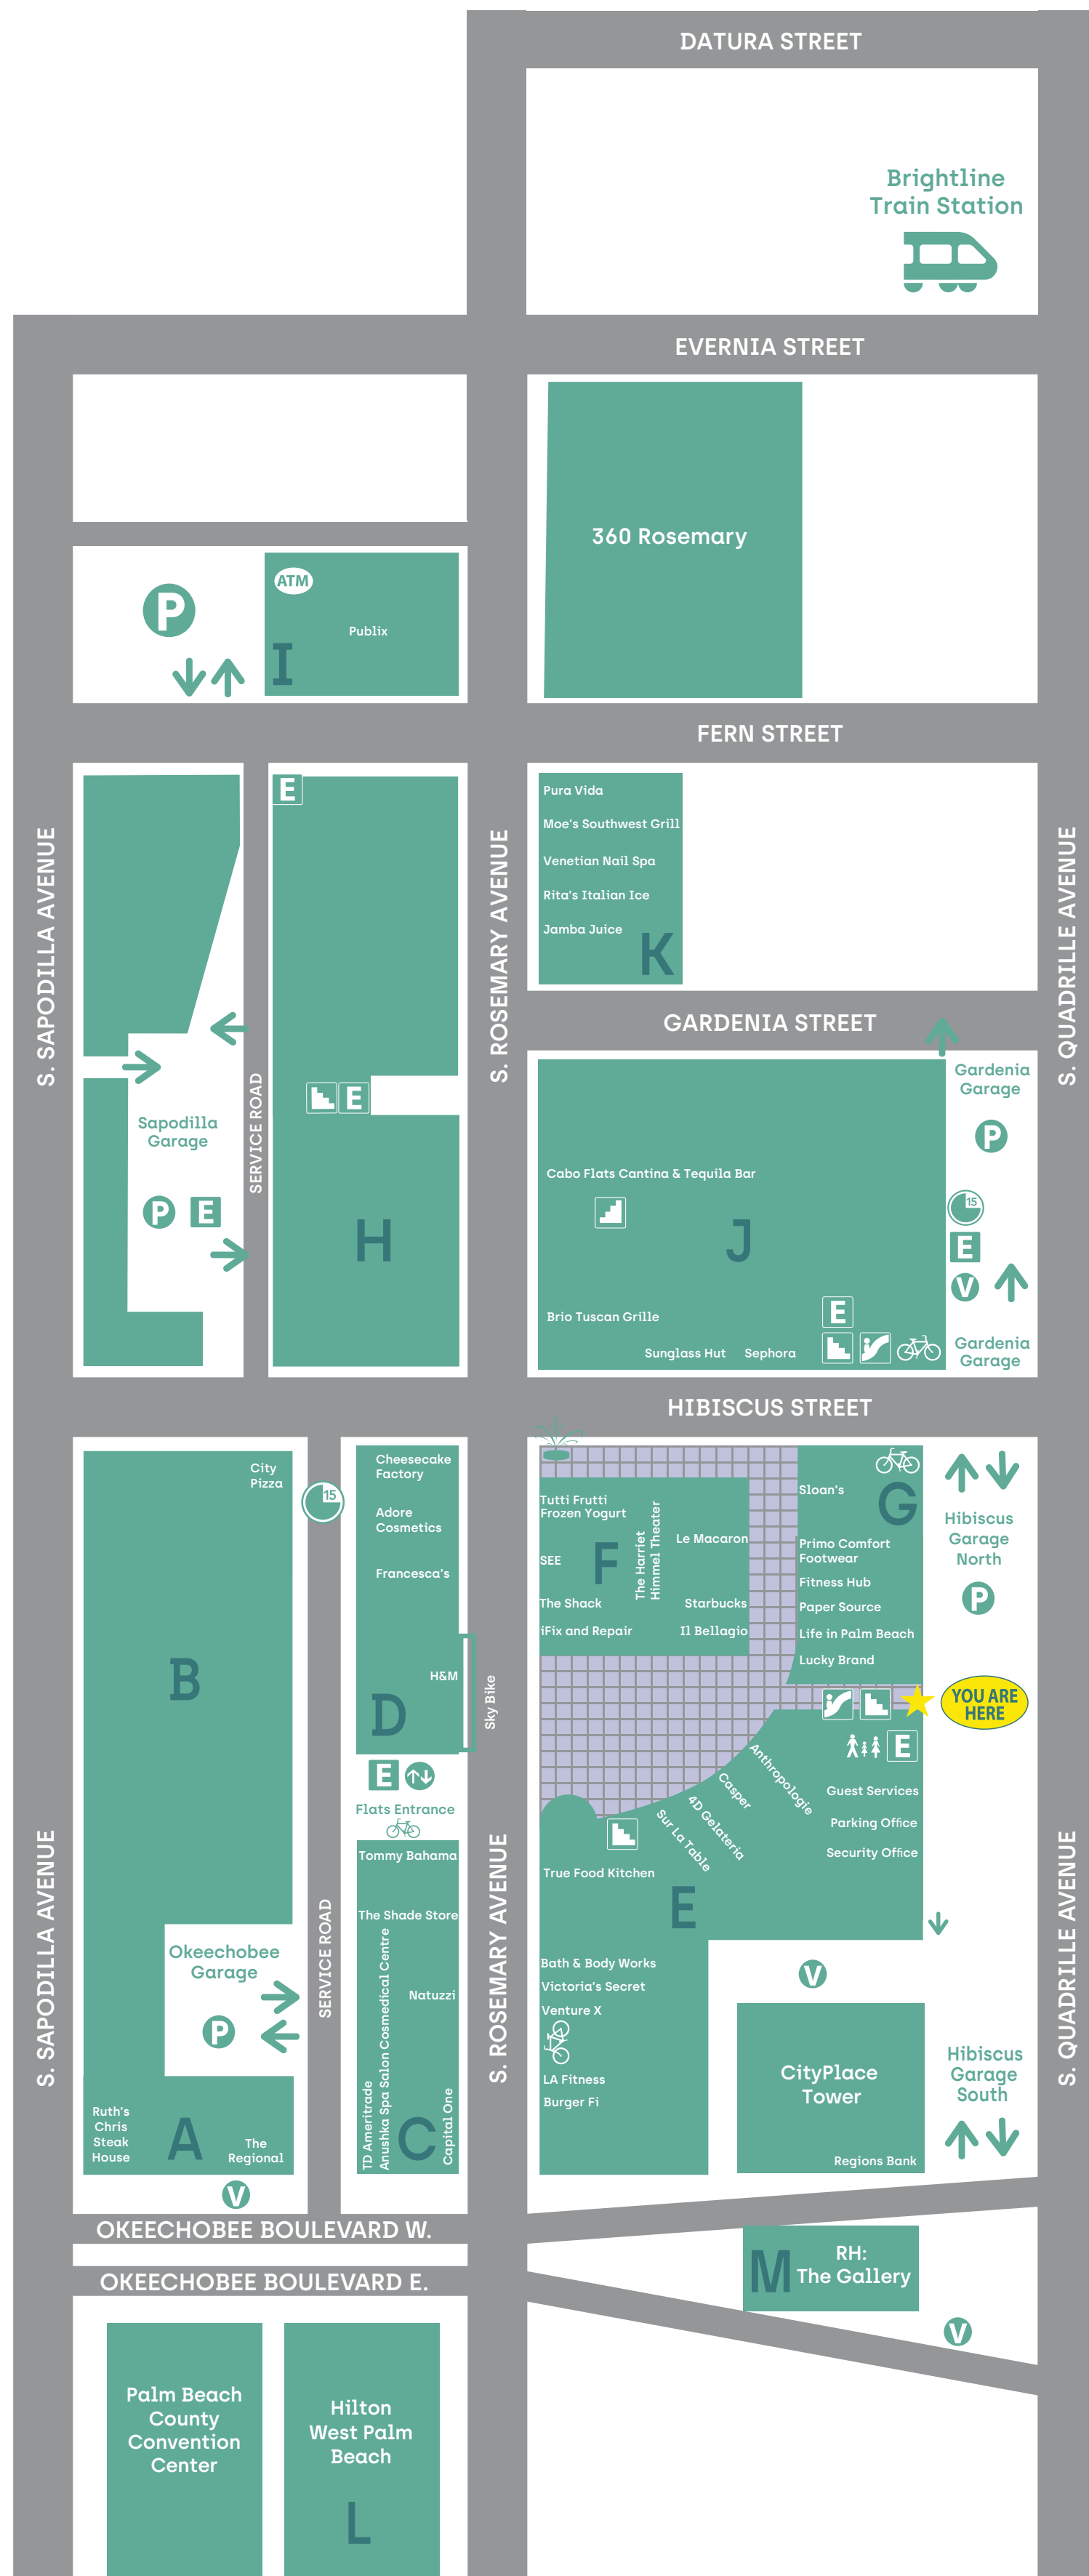

Rosemary Square

DIRECTORY

Lower Level