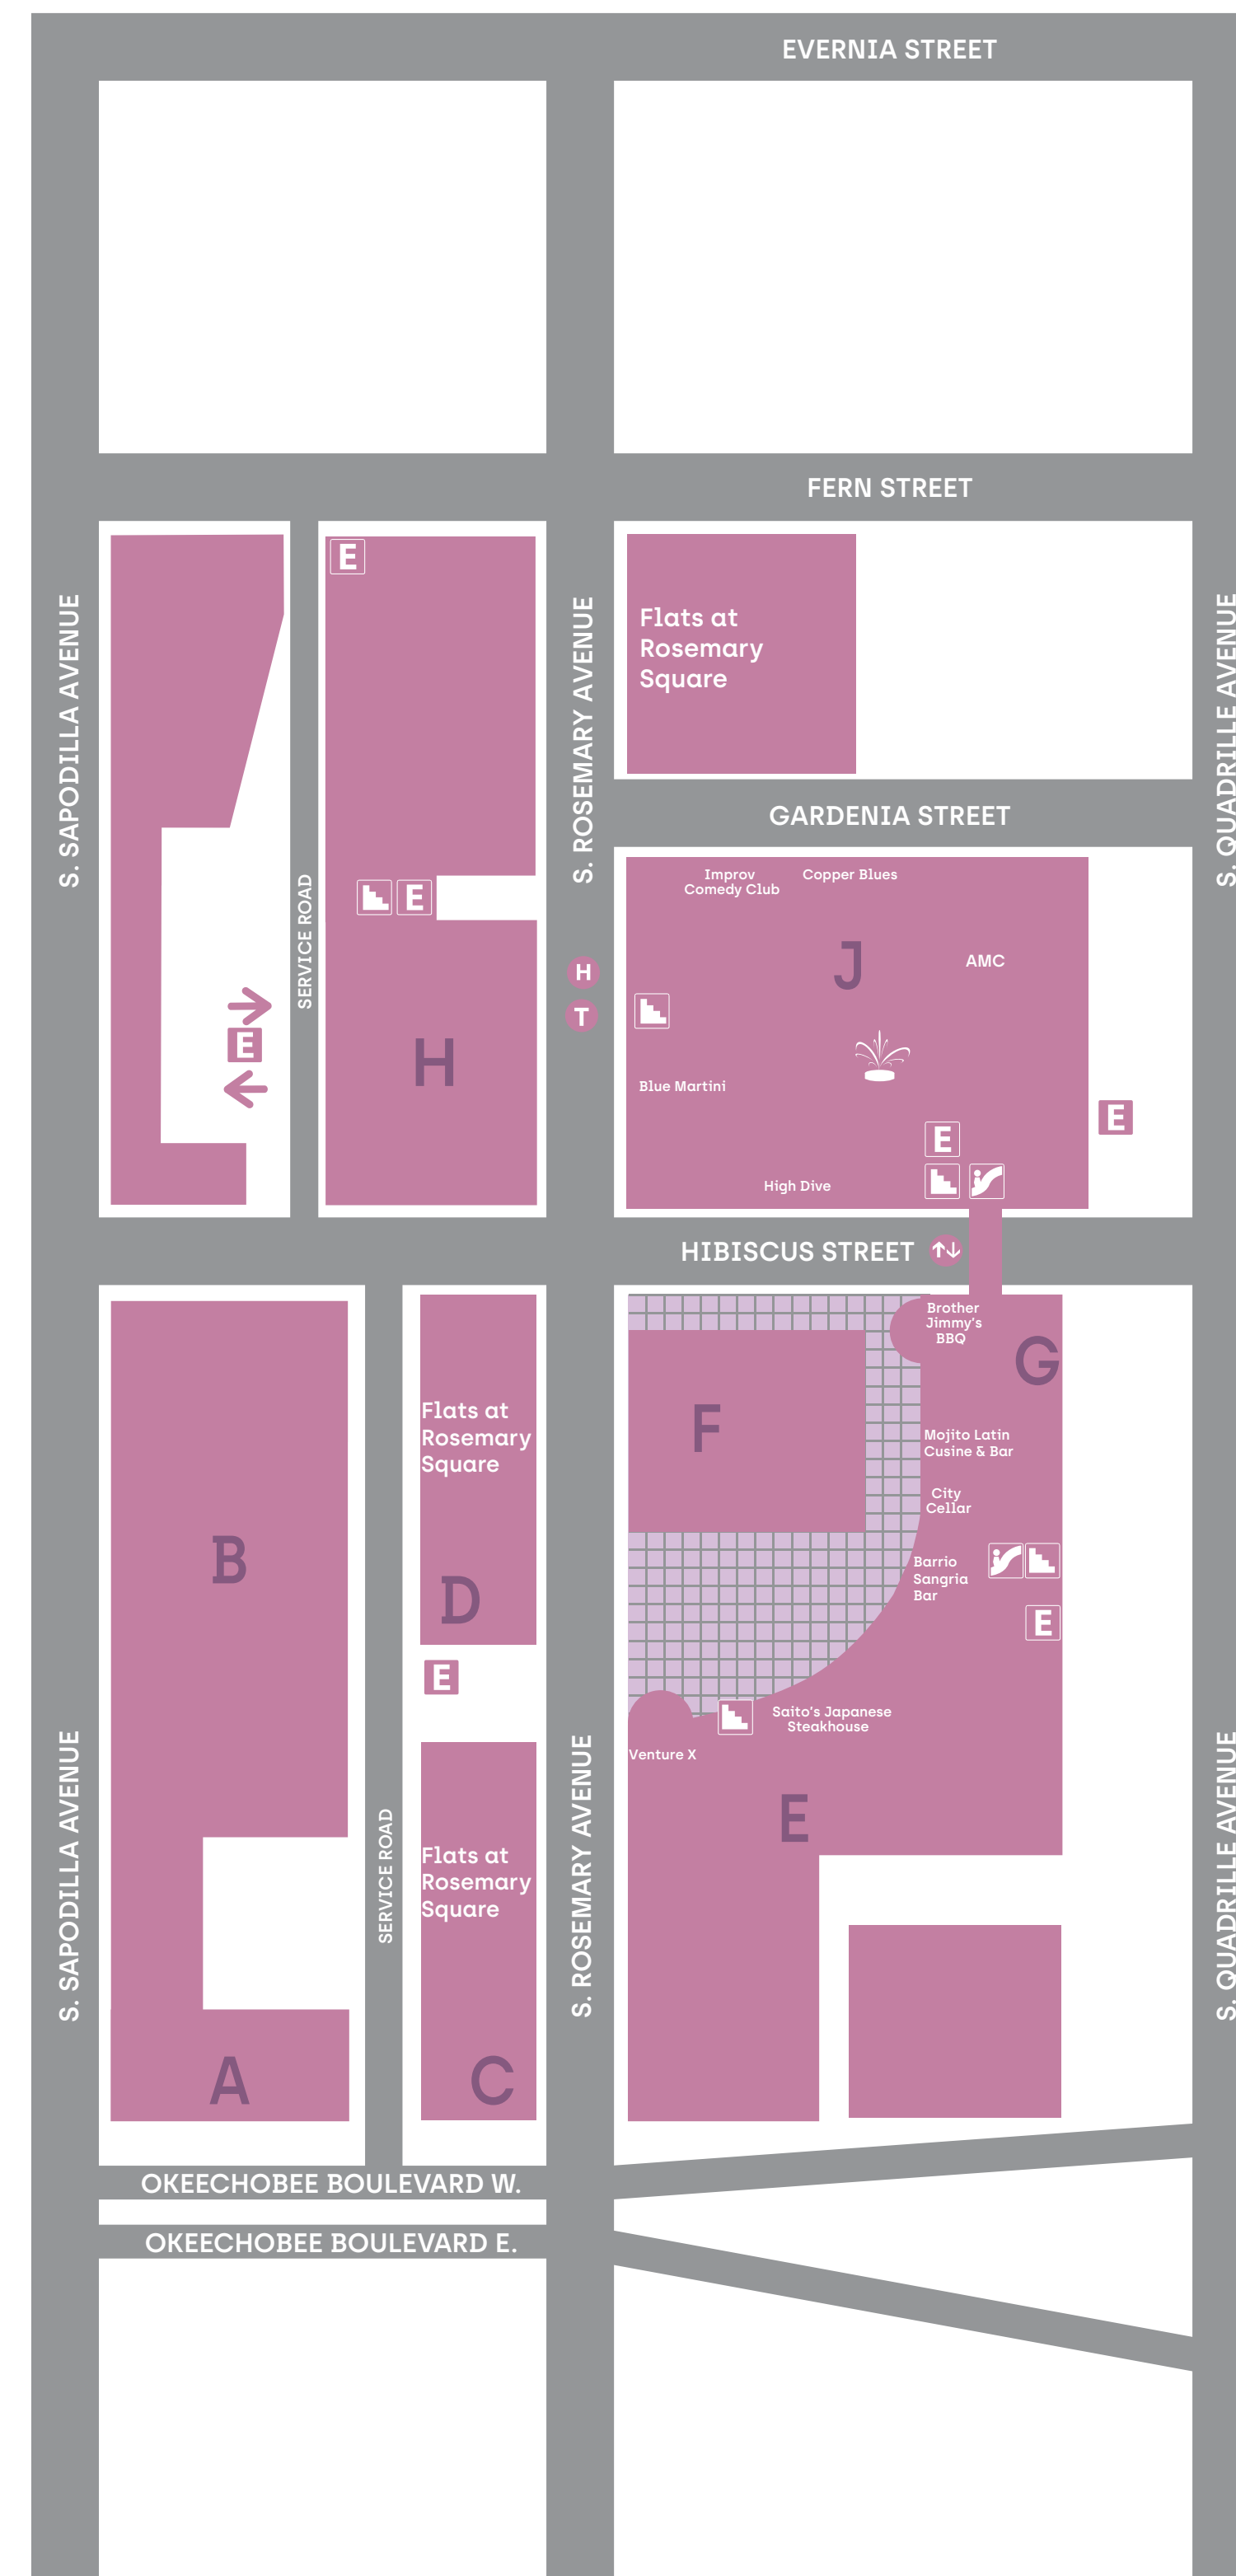

Upper Level

WOMEN'S FASHION

E Anthropologie	805.8770
C Anushka Spa Salon & Cosmedical Centre	820.0500
G Fitness Hub Activewear Boutique	408.0884
D H&M	833.6390
G Life in Palm Beach	833.0162
G Lucky Brand	366.4596
C Tommy Bahama	803.4696
E Victoria's Secret	833.4248

MEN'S FASHION

G Fitness Hub Activewear Boutique	408.0884
D H&M	833.6390
G Life in Palm Beach	833.0162
G Lucky Brand	366.4596
C Tommy Bahama	803.4696

DINING & ENTERTAINMENT

E 4D Gelateria	655.1241
J AMC	833.0400
J Barrio Sangria Bar	835.8601
J Blue Martini	835.8601
J Brio Tuscan Grille	835.1511
E Brother Jimmy's BBQ	619.5604
E BurgerFi	557.9144
J Cabo Flats Cantina & Tequila Bar	249.2818
D Cheesecake Factory	802.3838
E City Cellar Wine Bar & Grill	366.0071
B City Pizzeria	833.2323

Area Code 561

DINING & ENTERTAINMENT

J Copper Blues Rock Pub & Kitchen	833.1812
J High Dive	Coming Soon
F Il Bellagio	659.6160
J Improv Comedy Club & Dinner Theatre	833.1812
K Moe's Southwest Grill	659.0361
E Mojito Latin Cuisine & Bar	832.6888
K Pura Vida	Coming Soon
A Ruth's Chris Steak House	514.3544
E Saito's Japanese Steakhouse	296.8881
E Sur La Table	236.0045
F The Harriet Himmel Theater	236.0045
A The Regional Kitchen & Public House	557.6460
E The Shack	335-5765
E True Food Kitchen	Coming Soon

SPECIALTY FOOD

K Jamba Juice	508.7892
F Le Macaron	360.2551
I Publix Super Market	451.7787
K Rita's Italian Ice	623.0774
G Sloan's	833.4303
F Starbucks	366.8353
F Tutti Frutti Frozen Yogurt	318.7055

SHOES

D Francesca's	650.0320
D H&M	833.6390
G Lucky Brand	366.4596
G Primo Comfort Footwear	804.0008

BEAUTY & ACCESSORIES

D Adore Cosmetics	469.7565
E Anthropologie	805.8770
C Anushka Spa Salon & Cosmedical Centre	820.0500
E Bath & Body Works	355.6938
D Francesca's	650.0320
D H&M	833.6390
G Life in Palm Beach	833.0162
G Lucky Brand	366.4596
F SEE	805.9331
J Sephora	451.7867
J Sunglass Hut	655.7219
K Venetian Nail Spa	509.5977
K Victoria's Secret	833.4248

HOME FURNISHINGS

E Anthropologie	805.8770
E Casper	323.7751
C Natuzzi	629.5387
M RH: The Gallery	804.6826
C The Shade Store	282.1108

GIFTS, CARDS & SPECIALTY

D Francesca's	650.0320
G Life in Palm Beach	833.0162
G Paper Source	650.0057
I Publix Super Market	651.7787

SERVICES

C Anushka Spa Salon and Cosmedical Centre	820.0500
C Capital One Cafe	273.8275
F iFixandRepair	450.9349
E LA Fitness	402.8202
K Venetian Nail Spa	509.5977
E Venture X	898.1600

THE OFFICES AT CITYPLACE NORTH

Leasing Information Suite #	820.0074
201 AMR Capital	835.4722
202 One Parking	833.7222
215 RT Specialty	615.5520
219 Forward Industries	229.0199
221 Christ Fellowship	799.7636
224 Blue Martini Corporate Office	835.8601
230 United Way of the Palm Beaches	375.6600
301 The Richman Group	832.1114
304 Olympusat	684.5657
330 Baxter and Woodman	655.6175

ROSEMARY SQUARE NUMBERS